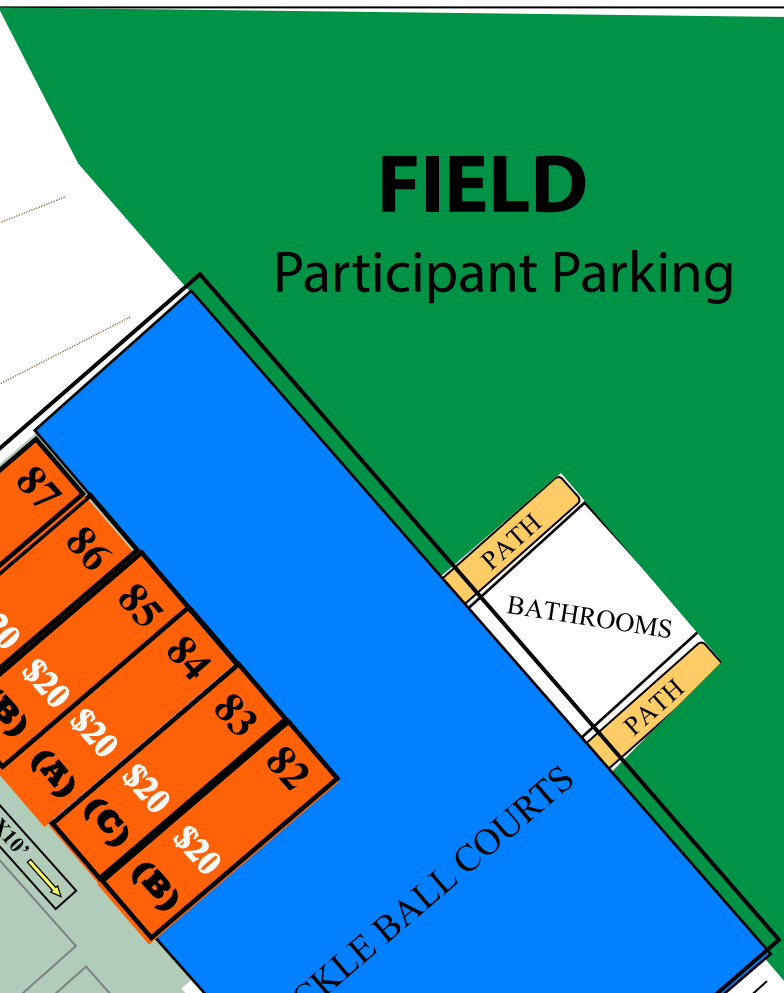

Updated
8/18/21

2021 FALL City Wide Yard Sale

PICK UP TABLES HERE

Saturday October 2
9:00am - 2:00pm
Load in ENTRY Times:
 Group (A) 6:30am — 6:45am
 Group (B) 7:00am — 7:15am
 Group (C) 7:30am — 7:45am

*Renters with more than one booth may load in during either time
 *ALL CARS must be parked by 8:30am
 * IF YOU ARE LATE YOU WILL NOT BE ALLOWED TO LOAD IN UNTIL 8:00AM!!

MLK GYM
610 COLOMA STREET

- 65 \$18 (C)
- 64 \$18 (B)
- Playland Entry
- 63 \$18 (C)
- 62 \$18 (B)
- 61 \$18 (A)
- 60 \$18 (C)
- 59 \$18 (B)

SPACE	ADDITIONAL SPACE FOR BELOW #'S USE													
44	45	46	47	48	49	50	51	52	53	54	55	56	57	58
\$20	\$20	\$25	\$20	\$20	\$20	\$20	\$20	\$20	\$20	\$20	\$20	\$20	\$18	\$25
(B)	(C)	(A)	(B)	(C)	(A)	(B)	(C)	(A)	(B)	(C)	(A)	(B)	(C)	(A)

- 28 (A) TENT OK \$20
- 29 (C) TENT OK \$20
- 30 (B) TENT OK \$20
- 31 (A) TENT OK \$20
- 32 (C) TENT OK \$20
- 33 (B) TENT OK \$20
- 34 (A) TENT OK \$20

1	2	3	4	5	6	7	8	9	10	11	12	13	14	15	16	17	18	19	20	21	22	23	24	25	26	27
\$25	\$18	\$18	\$18	\$18	\$18	\$18	\$18	\$18	\$18	\$18	\$18	\$18	\$25	\$20	\$18	\$18	\$18	\$18	\$18	\$18	\$18	\$18	\$18	\$18	\$18	\$25
(A)	(B)	(C)	(A)	(B)	(C)	(A)	(B)	(C)	(A)	(B)	(C)	(A)	(B)	(C)	(B)	(A)	(C)	(B)	(A)	(C)	(B)	(A)	(C)	(B)	(A)	(C)

35	36	37	38	39	40	41	SAND
\$20	\$15	\$15	\$15	\$15	\$15	\$15	
(C)	(B)	(A)	(C)	(B)	(A)	(C)	

Playground

ENTRY

GOODWILL
1-3pm ONLY

Dumpster

Building 7
Businesses

From
Coloma