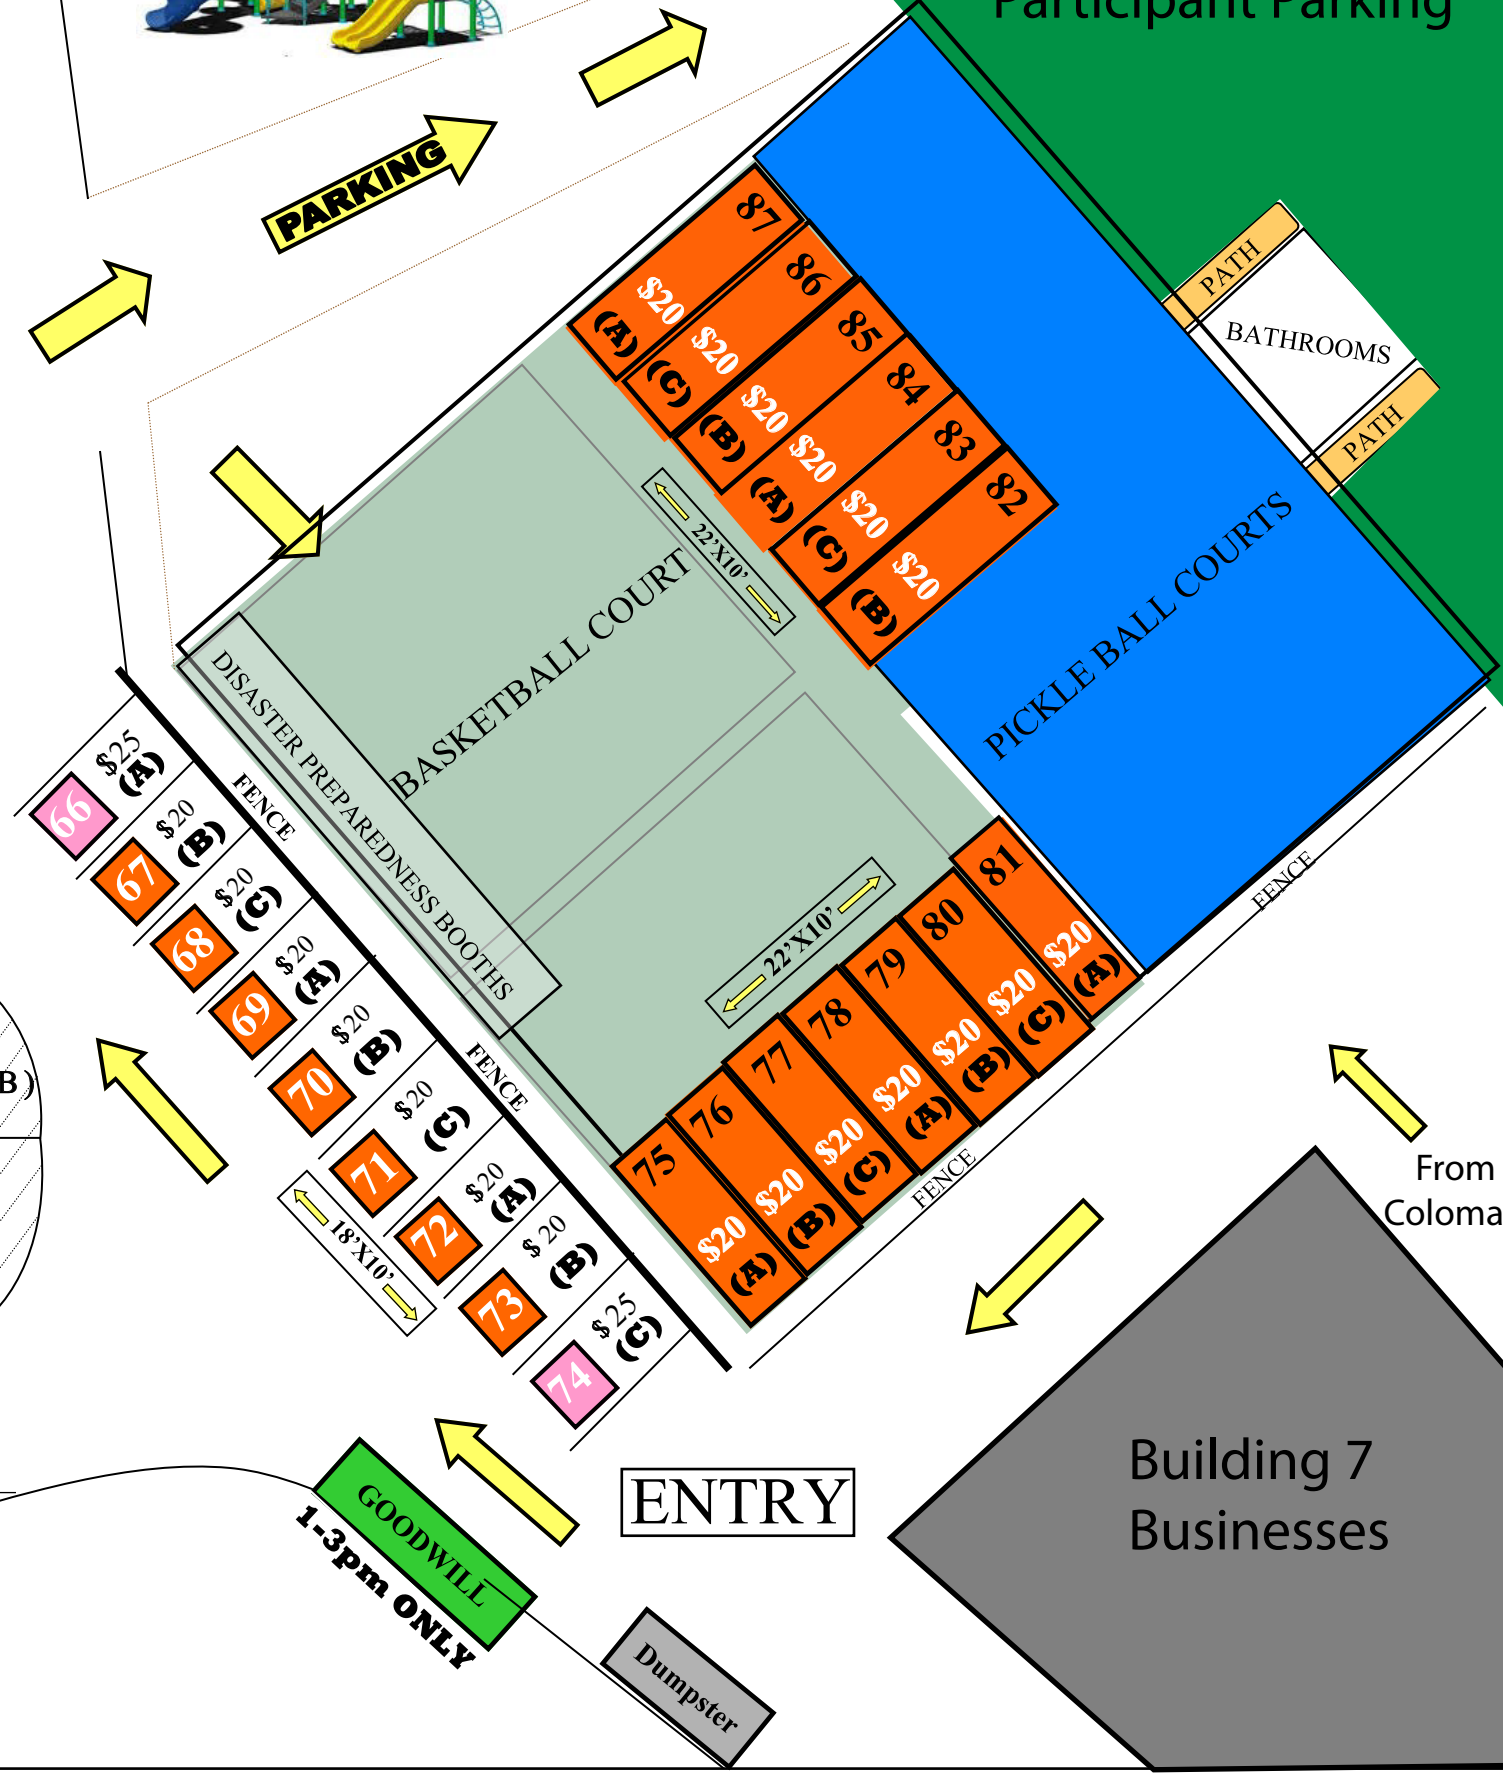

Updated
8/18/21

2021 FALL City Wide Yard Sale

PICK UP TABLES HERE

Saturday October 2
9:00am - 2:00pm
Load in ENTRY Times:
 Group (A) 6:30am — 6:45am
 Group (B) 7:00am — 7:15am
 Group (C) 7:30am — 7:45am

*Renters with more than one booth may load in during either time
 *ALL CARS must be parked by 8:30am
 * IF YOU ARE LATE YOU WILL NOT BE ALLOWED TO LOAD IN UNTIL 8:00AM!!

MLK GYM
610 COLOMA STREET

- 65 \$18 (C)
- 64 \$18 (B)
- Playland Entry
- 63 \$18 (C)
- 62 \$18 (B)
- 61 \$18 (A)
- 60 \$18 (C)
- 59 \$18 (B)

SPACE	ADDITIONAL SPACE FOR BELOW #'S USE													
44	45	46	47	48	49	50	51	52	53	54	55	56	57	58
\$20	\$20	\$25	\$20	\$20	\$20	\$20	\$20	\$20	\$20	\$20	\$20	\$20	\$18	\$25
(B)	(C)	(A)	(B)	(C)	(A)	(B)	(C)	(A)	(B)	(C)	(A)	(B)	(C)	(A)

- 28 (A) TENT OK \$20
- 29 (C) TENT OK \$20
- 30 (B) TENT OK \$20
- 31 (A) TENT OK \$20
- 32 (C) TENT OK \$20
- 33 (B) TENT OK \$20
- 34 (A) TENT OK \$20

1	2	3	4	5	6	7	8	9	10	11	12	13	14	15	16	17	18	19	20	21	22	23	24	25	26	27
\$25	\$18	\$18	\$18	\$18	\$18	\$18	\$18	\$18	\$18	\$18	\$18	\$18	\$25	\$20	\$18	\$18	\$18	\$18	\$18	\$18	\$18	\$18	\$18	\$18	\$18	\$25
(A)	(B)	(C)	(A)	(B)	(C)	(A)	(B)	(C)	(A)	(B)	(C)	(A)	(B)	(C)	(B)	(A)	(C)	(B)	(A)	(C)	(B)	(A)	(C)	(B)	(A)	(C)

35	36	37	38	39	40	41	SAND
\$20	\$15	\$15	\$15	\$15	\$15	\$15	
(C)	(B)	(A)	(C)	(B)	(A)	(C)	

Playground

ENTRY

GOODWILL
1-3pm ONLY

Dumpster

Building 7
Businesses

From
Coloma