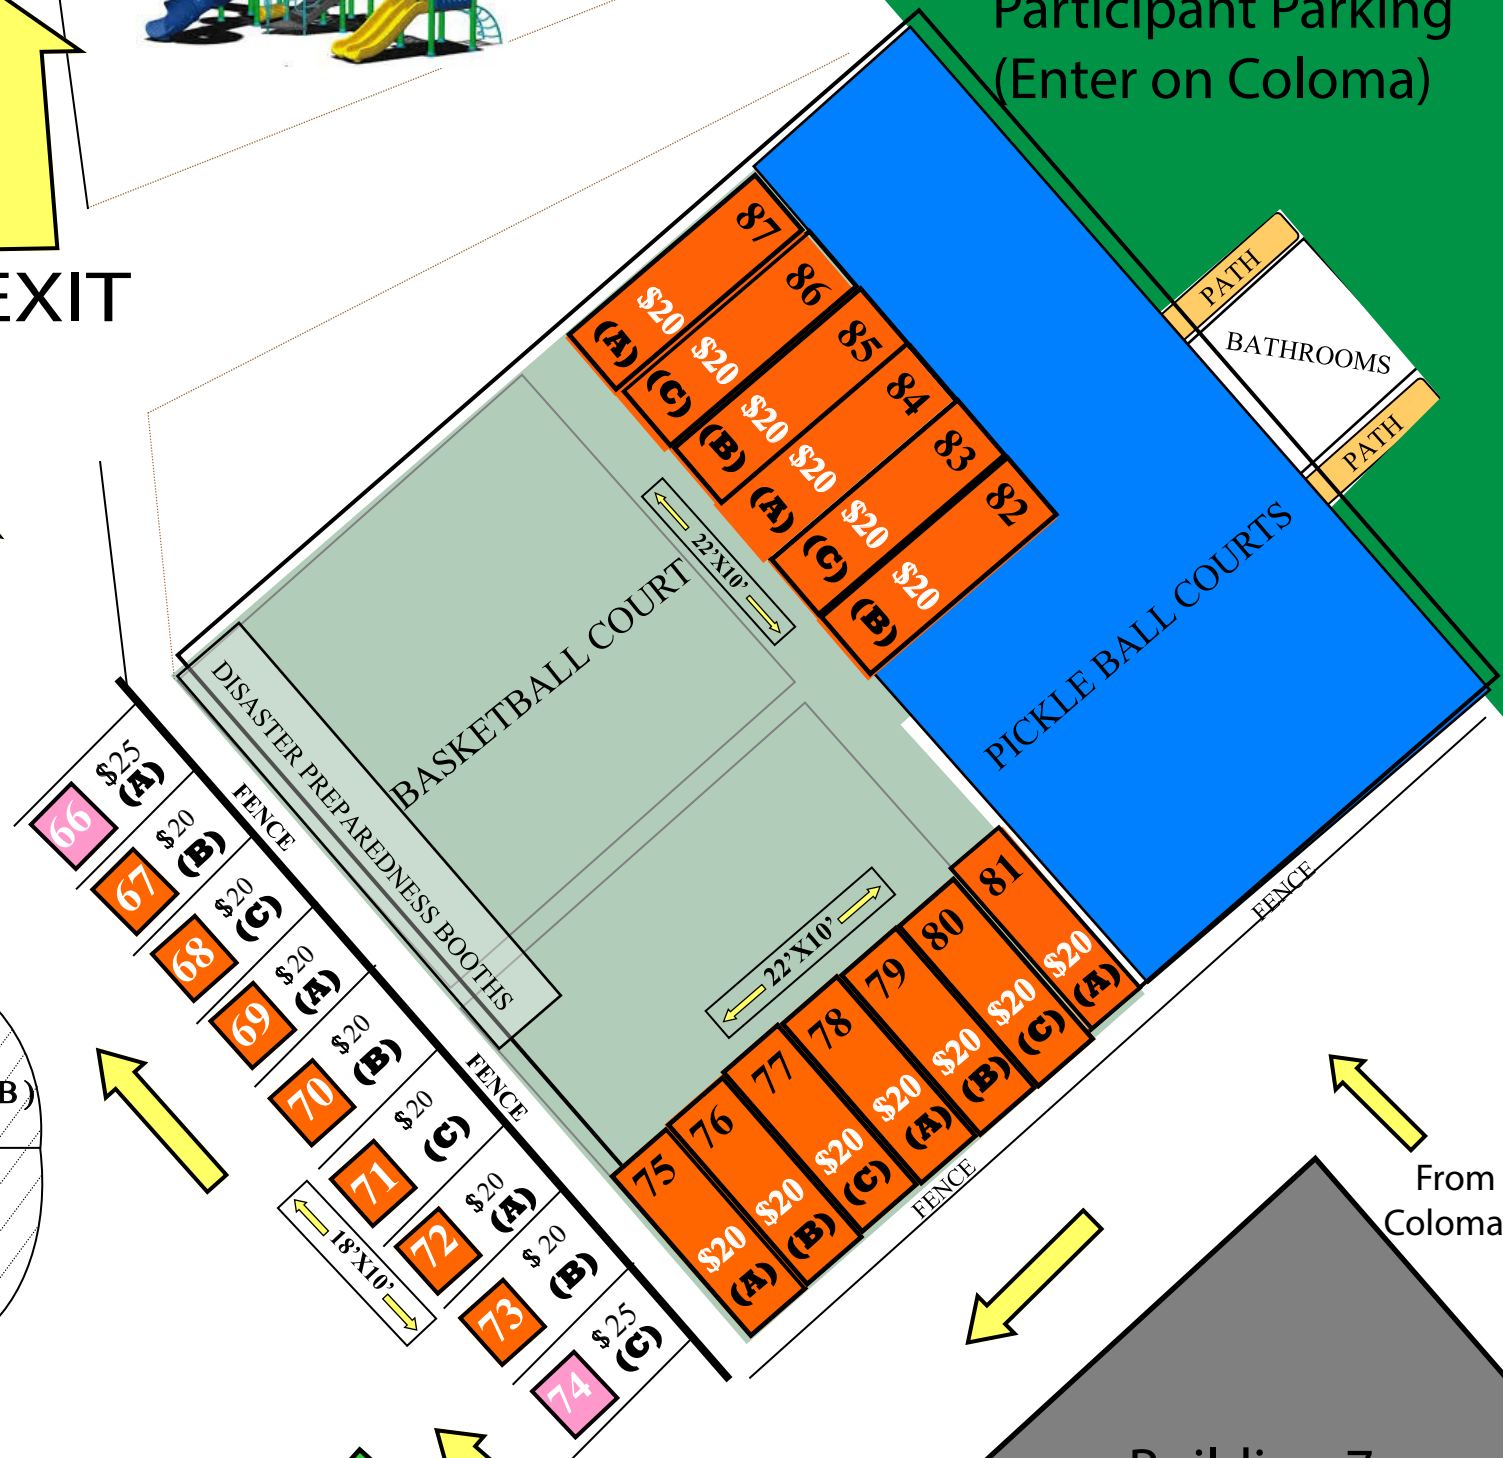

\*Renters with more than one booth may load in during either time  
 \*ALL CARS must be parked by 8:30am  
 \*IF YOU ARE LATE YOU WILL NOT BE ALLOWED TO LOAD IN UNTIL 8:00AM!!

**MLK GYM**  
**610 COLOMA STREET**

- 65 \$18 (C)
- 64 \$18 (B)
- Playland Entry
- 63 \$18 (C)
- 62 \$18 (B)
- 61 \$18 (A)
- 60 \$18 (C)
- 59 \$18 (B)

**EXIT**

Playground

SPACE	ADDITIONAL SPACE FOR BELOW #'S USE													
44	45	46	47	48	49	50	51	52	53	54	55	56	57	58
\$20	\$20	\$25	\$20	\$20	\$20	\$20	\$20	\$20	\$20	\$20	\$20	\$20	\$18	\$25
(B)	(C)	(A)	(B)	(C)	(A)	(B)	(C)	(A)	(B)	(C)	(A)	(B)	(C)	(A)

- 28 (A) TENT OK \$20
- 29 (C) TENT OK \$20
- 30 (B) TENT OK \$20
- 31 (A) TENT OK \$20
- 32 (C) TENT OK \$20
- 33 (B) TENT OK \$20
- 34 (A) TENT OK \$20

1	2	3	4	5	6	7	8	9	10	11	12	13	14	15	16	17	18	19	20	21	22	23	24	25	26	27
\$25	\$18	\$18	\$18	\$18	\$18	\$18	\$18	\$18	\$18	\$18	\$18	\$18	\$25	\$20	\$18	\$18	\$18	\$18	\$18	\$18	\$18	\$18	\$18	\$18	\$18	\$25
(A)	(B)	(C)	(A)	(B)	(C)	(A)	(B)	(C)	(A)	(B)	(C)	(A)	(B)	(C)	(B)	(A)	(C)	(B)	(A)	(C)	(B)	(A)	(C)	(B)	(A)	(C)

35	36	37	38	39	40	41	SAND
\$20	\$15	\$15	\$15	\$15	\$15	\$15	
(C)	(B)	(A)	(C)	(B)	(A)	(C)	

**GOODWILL**  
 1-3pm ONLY

**ENTRY**

Dumpster

Building 7  
 Businesses

From Coloma