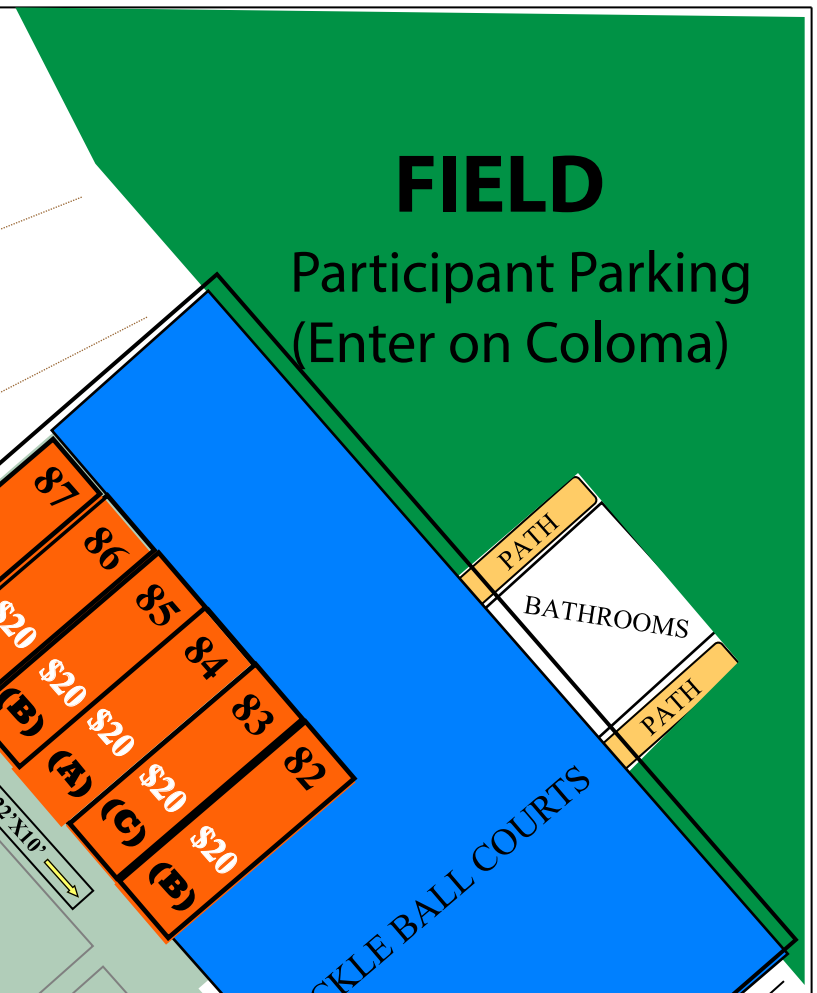

# 2023 SPRING City Wide Yard Sale

PICK UP TABLES HERE

**Saturday April 1**  
**9:00am - 1:00pm**  
 Load in **ENTRY** Times:  
 Group (A) 6:30am — 6:45am  
 Group (B) 7:00am — 7:15am  
 Group (C) 7:30am — 7:45am

\*Renters with more than one booth may load in during either time  
 \*ALL CARS must be parked by 8:30am  
 \*IF YOU ARE LATE YOU WILL NOT BE ALLOWED TO LOAD IN UNTIL 8:00AM!!

**MLK GYM**  
**610 COLOMA STREET**

- 65 \$18 (C)
- 64 \$18 (B)
- Playland Entry
- 63 \$18 (C)
- 62 \$18 (B)
- 61 \$18 (A)
- 60 \$18 (C)
- 59 \$18 (B)

**EXIT**

Playground

SPACE	ADDITIONAL SPACE FOR BELOW #'S USE													
44	45	46	47	48	49	50	51	52	53	54	55	56	57	58
\$20	\$20	\$25	\$20	\$20	\$20	\$20	\$20	\$20	\$20	\$20	\$20	\$20	\$18	\$25
(B)	(C)	(A)	(B)	(C)	(A)	(B)	(C)	(A)	(B)	(C)	(A)	(B)	(C)	(A)

- 28 (A) TENT OK \$20
- 29 (C) TENT OK \$20
- 30 (B) TENT OK \$20
- 31 (A) TENT OK \$20
- 32 (C) TENT OK \$20
- 33 (B) TENT OK \$20
- 34 (A) TENT OK \$20

1	2	3	4	5	6	7	8	9	10	11	12	13	14	15	16	17	18	19	20	21	22	23	24	25	26	27
\$25	\$18	\$18	\$18	\$18	\$18	\$18	\$18	\$18	\$18	\$18	\$18	\$18	\$25	\$20	\$18	\$18	\$18	\$18	\$18	\$18	\$18	\$18	\$18	\$18	\$18	\$25
(A)	(B)	(C)	(A)	(B)	(C)	(A)	(B)	(C)	(A)	(B)	(C)	(A)	(B)	(C)	(B)	(A)	(C)	(B)	(A)	(C)	(B)	(A)	(C)	(B)	(A)	(C)